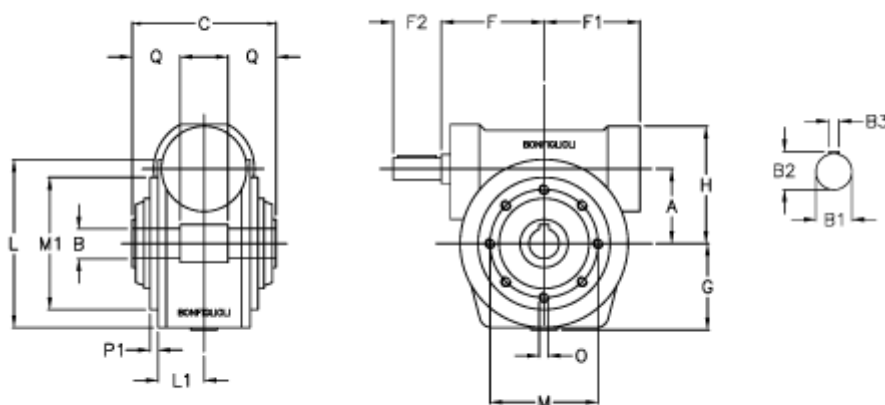

Article number: 3901250020700

Description: Worm gear with solid input shaft
VF 250P-20-HS

Measures

a	= 250.0	F1 = 318	O = M16x40
B	= 110	F2 = 110	P1 = 5.0
B1	= 55	g = 265	Q = 85.0
B2	= 59.0	H = 370	
B3	= 16	L = 450.0	
C	= 320	L1 = 310.0	
Description	= VF 250P-xx-HS	m = 400	
F	= 276.0	M1 = 350	